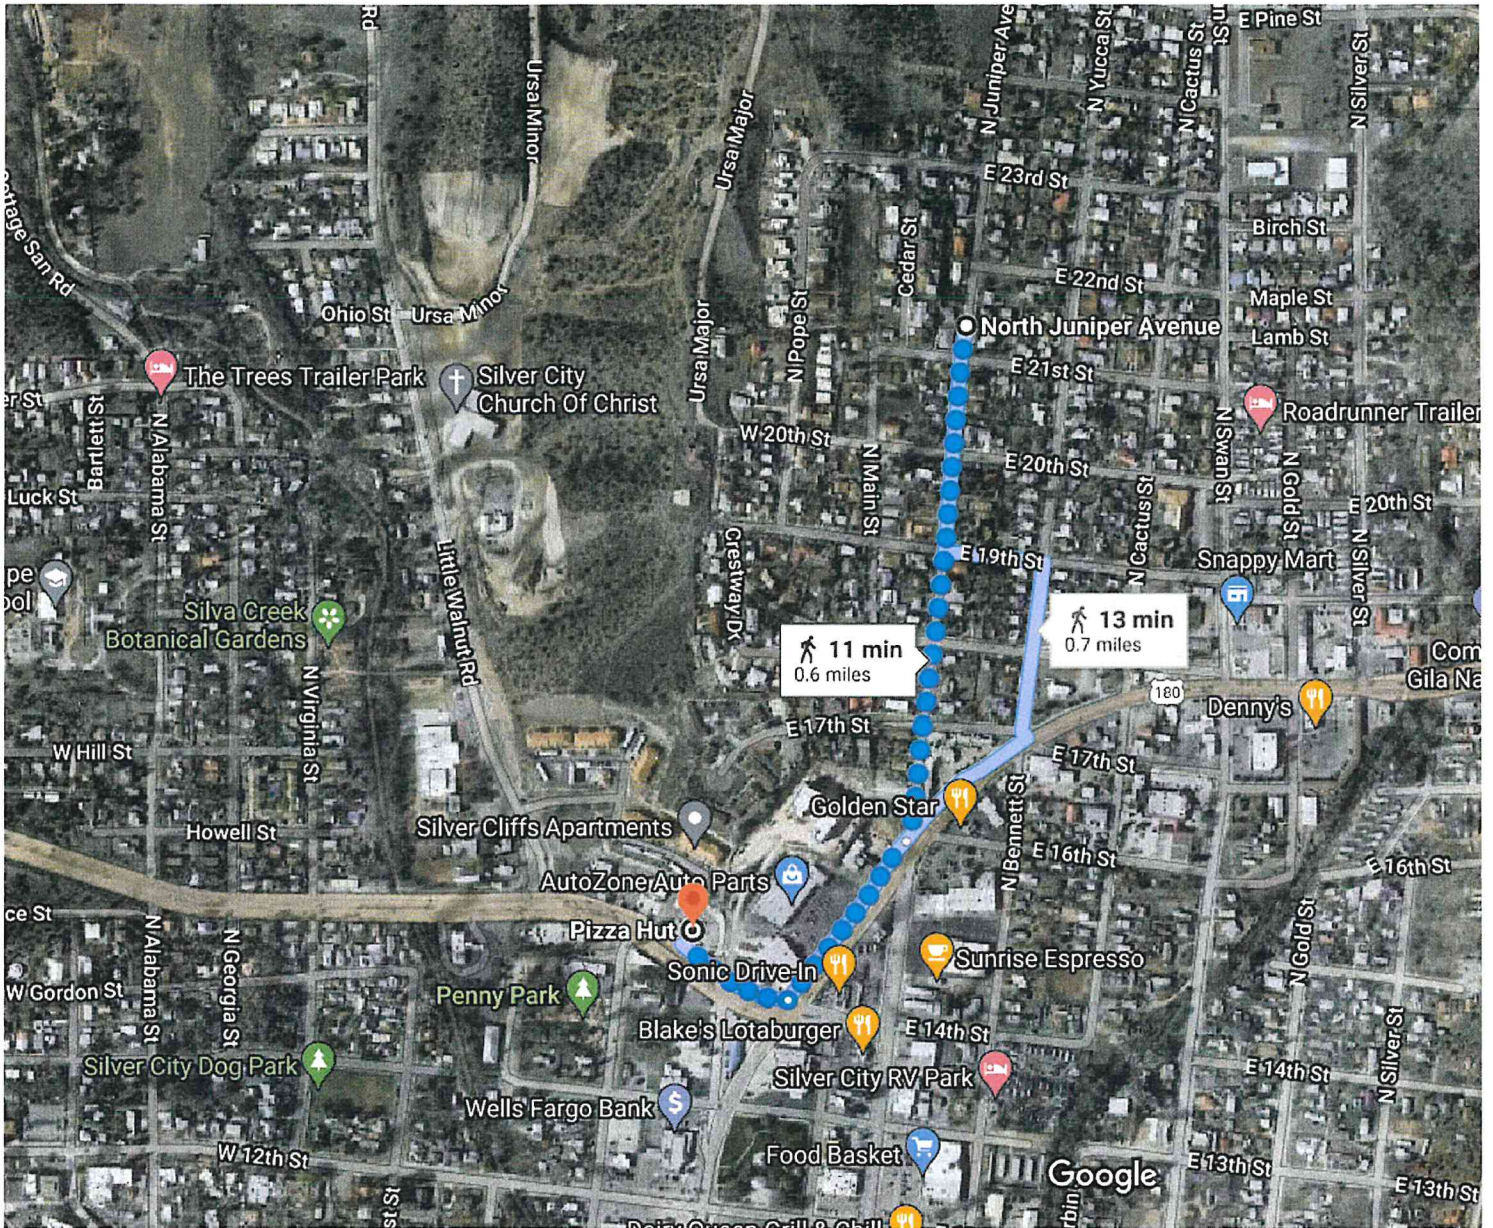

N Juniper Ave, Silver City, NM 88061 to Pizza Hut, US Hwy 180, Silver City, NM Walk 0.6 mile, 11 min

Action steps for a walking/biking path from Juniper Street to Little Walnut, Map for Reference

Imagery ©2022 CNES / Airbus, Maxar Technologies, NMRGIS, U.S. Geological Survey, USDA Farm Service Agency, Map data ©2022 500 ft

-  via N Juniper Ave 11 min
0.6 mile
-  via Silver Heights Blvd 13 min
0.7 mile

All routes are mostly flat