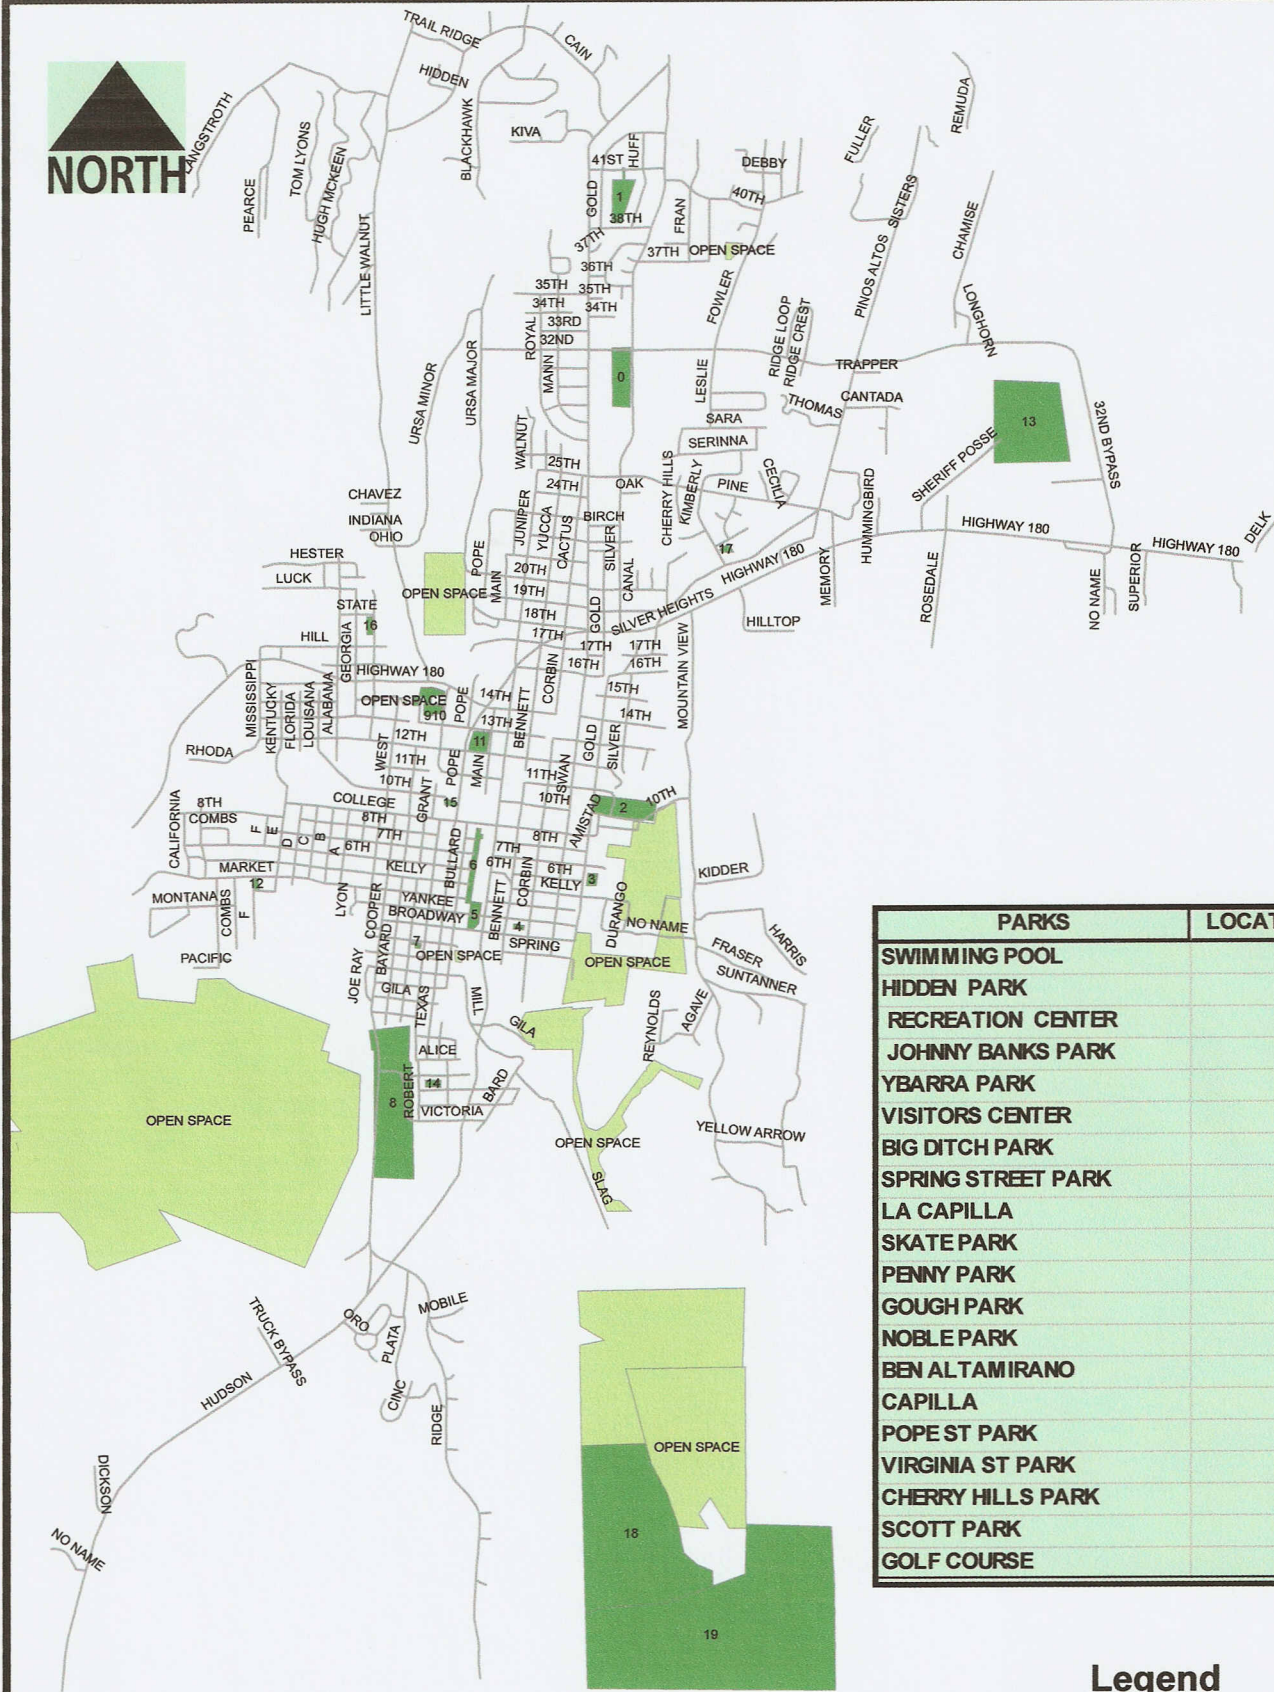

CITY PARKS/OPEN SPACE SILVER CITY

PARKS	LOCATION
SWIMMING POOL	0
HIDDEN PARK	1
RECREATION CENTER	2
JOHNNY BANKS PARK	3
YBARRA PARK	4
VISITORS CENTER	5
BIG DITCH PARK	6
SPRING STREET PARK	7
LA CAPILLA	8
SKATE PARK	9
PENNY PARK	10
GOUGH PARK	11
NOBLE PARK	12
BEN ALTAMIRANO	13
CAPILLA	14
POPE ST PARK	15
VIRGINIA ST PARK	16
CHERRY HILLS PARK	17
SCOTT PARK	18
GOLF COURSE	19

Legend

- PARKS
- OPEN SPACE