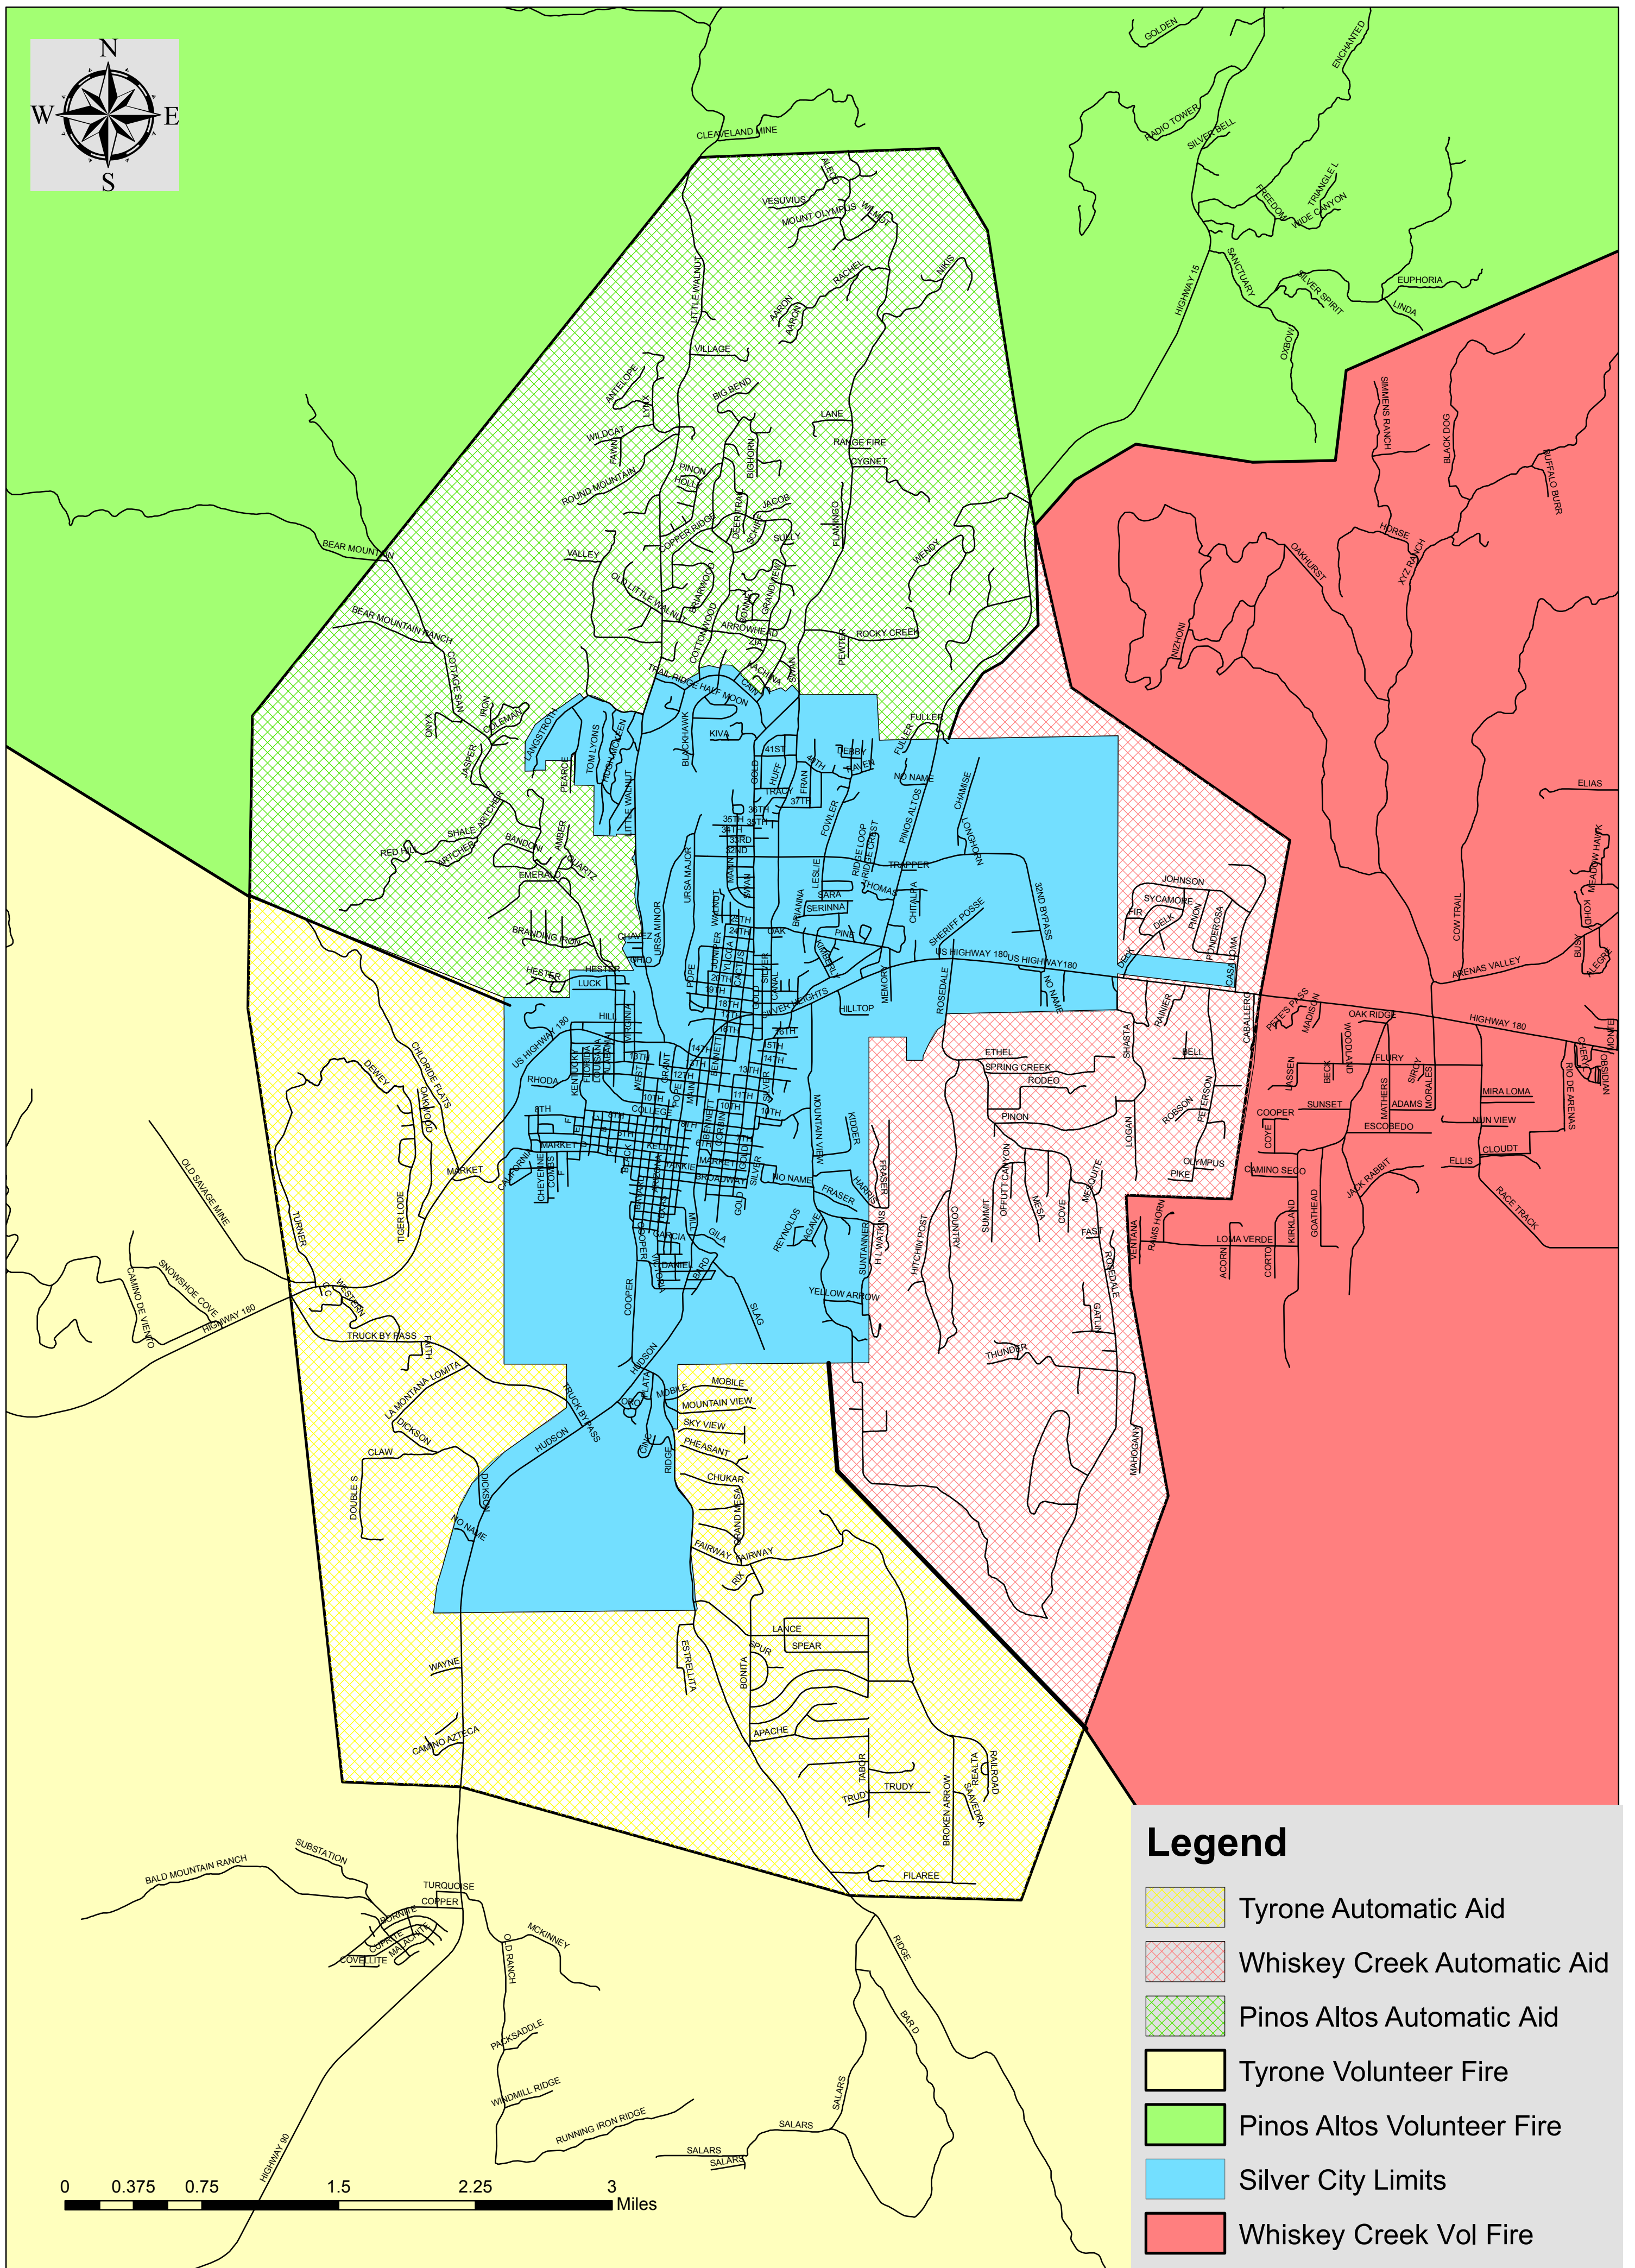

SILVER FIRE AUTOMATIC AID

Legend

-  Tyrone Automatic Aid
-  Whiskey Creek Automatic Aid
-  Pinos Altos Automatic Aid
-  Tyrone Volunteer Fire
-  Pinos Altos Volunteer Fire
-  Silver City Limits
-  Whiskey Creek Vol Fire