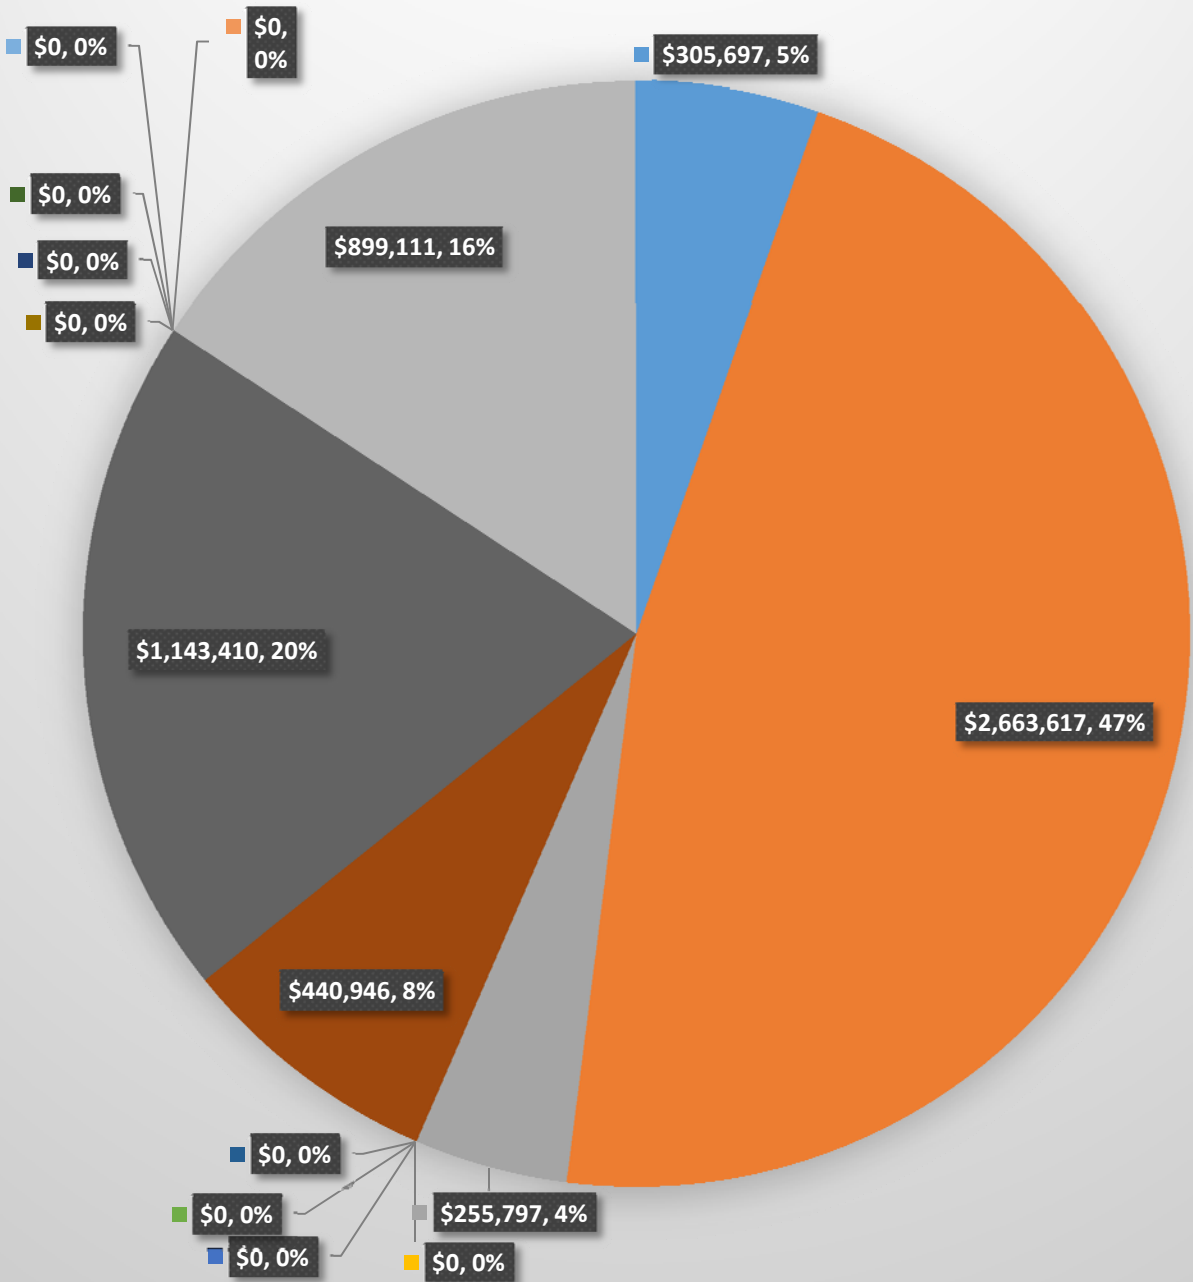

# County Taxes with Hospital

- State Debt Service
- County Operational
- County Debt Service
- Town of Silver City
- City of Bayard
- Village of Santa Clara
- Town of Hurley
- Silver Consolidated Schools
- Cobre Consolidated Schools
- 1-W Gila Watershed
- Cattle
- Sheep/Goats/Swine
- Dairy Cattle
- Horses/Asses/Mules
- Hospital 4 mills

# Copper Taxes with Hospital

- State Debt Service
- County Operational
- County Debt Service
- Town of Silver City
- City of Bayard
- Village of Santa Clara
- Town of Hurley
- Silver Consolidated Schools
- Cobre Consolidated Schools
- 1-W Gila Watershed
- Cattle
- Sheep/Goats/Swine
- Dairy Cattle
- Horses/Asses/Mules
- Hospital 4 mills

# Total Taxes with Hospital

- State Debt Service
- County Operational
- County Debt Service
- Town of Silver City
- City of Bayard
- Village of Santa Clara
- Town of Hurley
- Silver Consolidated Schools
- Cobre Consolidated Schools
- 1-W Gila Watershed
- Cattle
- Sheep/Goats/Swine
- Dairy Cattle
- Horses/Asses/Mules
- Hospital 4 mills