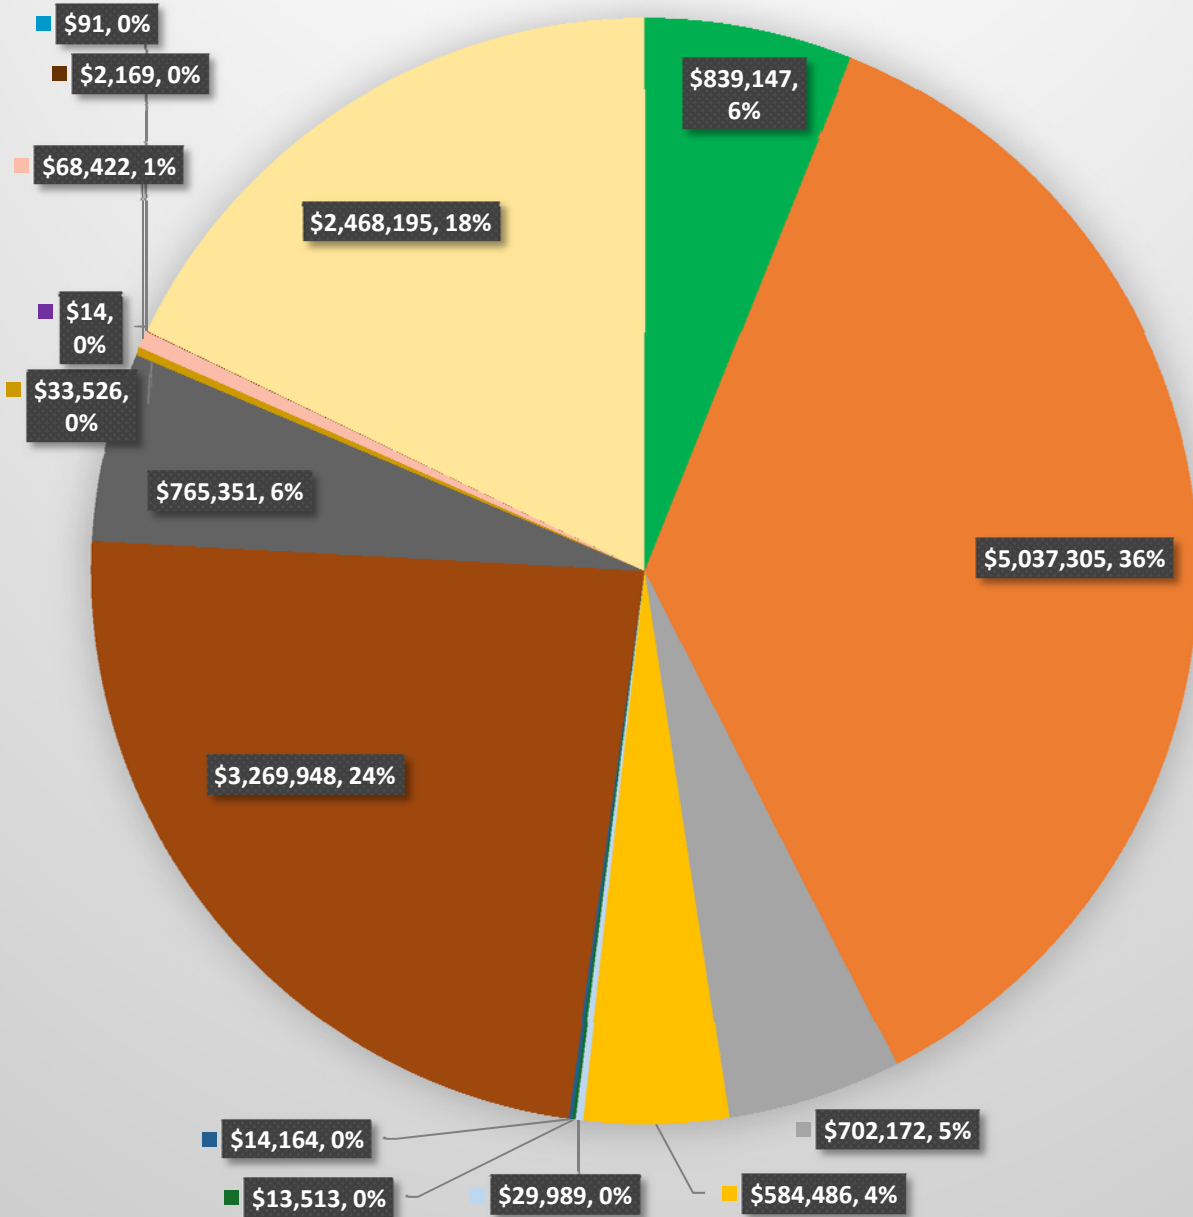

# County Taxes with Hospital

- State Debt Service
- County Operational
- County Debt Service
- Town of Silver City
- City of Bayard
- Village of Santa Clara
- Town of Hurley
- Silver Consolidated Schools
- Cobre Consolidated Schools
- 1-W Gila Watershed
- Cattle
- Sheep/Goats/Swine
- Dairy Cattle
- Horses/Asses/Mules
- Hospital 4 mills

# Copper Taxes with Hospital

- State Debt Service
- County Operational
- County Debt Service
- Town of Silver City
- City of Bayard
- Village of Santa Clara
- Town of Hurley
- Silver Consolidated Schools
- Cobre Consolidated Schools
- 1-W Gila Watershed
- Cattle
- Sheep/Goats/Swine
- Dairy Cattle
- Horses/Asses/Mules
- Hospital 4 mills

# Total Taxes with Hospital

- State Debt Service
- County Operational
- County Debt Service
- Town of Silver City
- City of Bayard
- Village of Santa Clara
- Town of Hurley
- Silver Consolidated Schools
- Cobre Consolidated Schools
- 1-W Gila Watershed
- Cattle
- Sheep/Goats/Swine
- Dairy Cattle
- Horses/Asses/Mules
- Hospital 4 mills