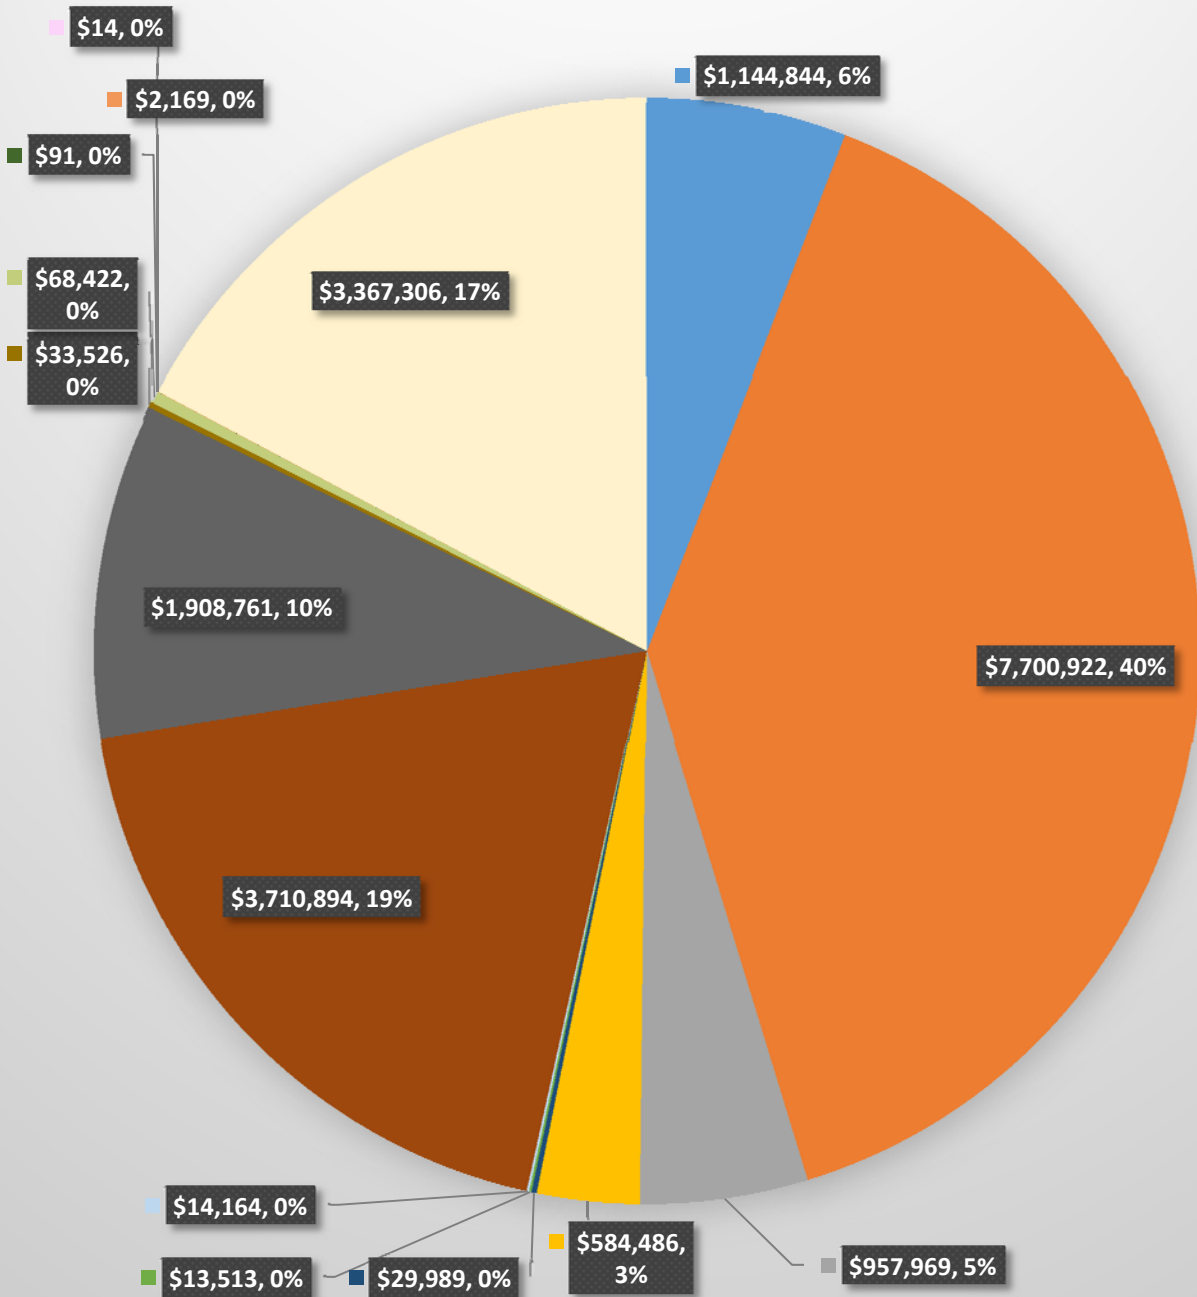

# County Taxes with Hospital

- State Debt Service
- County Operational
- County Debt Service
- Town of Silver City
- City of Bayard
- Village of Santa Clara
- Town of Hurley
- Silver Consolidated Schools
- Cobre Consolidated Schools
- 1-W Gila Watershed
- Cattle
- Sheep/Goats/Swine
- Dairy Cattle
- Horses/Asses/Mules
- Hospital 4 mills

# Copper Taxes with Hospital

- State Debt Service
- County Operational
- County Debt Service
- Town of Silver City
- City of Bayard
- Village of Santa Clara
- Town of Hurley
- Silver Consolidated Schools
- Cobre Consolidated Schools
- 1-W Gila Watershed
- Cattle
- Sheep/Goats/Swine
- Dairy Cattle
- Horses/Asses/Mules
- Hospital 4 mills

# Total Taxes with Hospital

- State Debt Service
- County Operational
- County Debt Service
- Town of Silver City
- City of Bayard
- Village of Santa Clara
- Town of Hurley
- Silver Consolidated Schools
- Cobre Consolidated Schools
- 1-W Gila Watershed
- Cattle
- Sheep/Goats/Swine
- Dairy Cattle
- Horses/Asses/Mules
- Hospital 4 mills